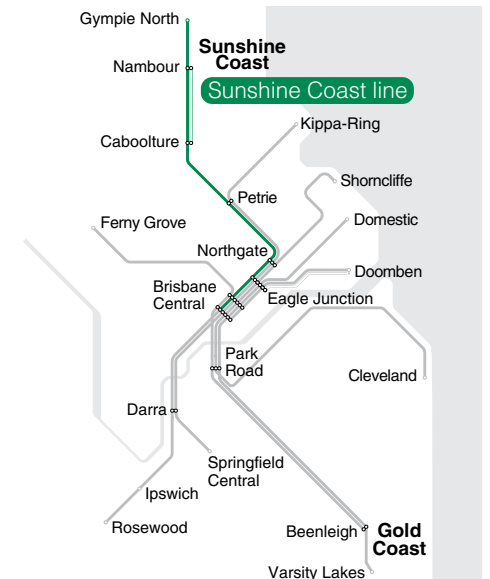

mini network map

See inside for complete network map.

Real-time info about your favourite trip.

Free MyTransLink App for iOS and Android.

City to Gympie North

outbound

Monday to Thursday

Comes from Station	am	am	RSW am	RSW am	am	IPS am	IPS am	IPS am	SFC am	IPS am	am	IPS am	IPS am	IPS am	IPS am	RDK am	IPS pm	IPS pm	IPS pm	IPS pm
Roma Street	4:33	5:03	5:33	6:03	6:33	7:03	7:33	8:03	8:30	9:03	9:29	9:33	10:03	10:33	11:03	11:33	12:03	12:33	1:03	1:33
Central arrive	4:35	5:05	5:35	6:05	6:35	7:05	7:35	8:05	8:32	9:05	9:31	9:35	10:05	10:35	11:05	11:35	12:05	12:35	1:05	1:35
Central depart	4:37	5:07	5:37	6:07	6:37	7:07	7:37	8:07	8:37	9:07	9:33	9:37	10:07	10:37	11:07	11:37	12:07	12:37	1:07	1:37
Fortitude Valley	4:39	5:09	5:39	6:09	6:39	7:09	7:39	8:09	8:39	9:09	9:35	9:39	10:09	10:39	11:09	11:39	12:09	12:39	1:09	1:39
Bowen Hills	4:41	5:11	5:41	6:11	6:41	7:11	7:41	8:11	8:41	9:11	9:37	9:41	10:11	10:41	11:11	11:41	12:11	12:41	1:11	1:41
Runs express from Bowen Hills to Eagle Junction. Refer to Inner north timetable servicing the stations in-between.																				
Eagle Junction	4:46	5:16	5:46	6:16	6:46	7:16	7:46	8:16	8:46	9:16	exp 9:46	9:46	10:16	10:46	11:16	11:46	12:16	12:46	1:16	1:46
Runs express from Eagle Junction to Northgate. Refer to Inner north timetable servicing the stations in-between.																				
Northgate	4:50	5:20	5:50	6:20	6:50	7:20	7:50	8:20	8:50	9:20	9:45	9:50	10:20	10:50	11:20	11:50	12:20	12:50	1:20	1:50
Runs express from Northgate to Petrie. Refer to Redcliffe Peninsula timetable servicing the stations in-between.																				
Petrie	5:06	5:36	6:06	6:36	7:06	7:36	8:06	8:36	9:06	9:36	10:01	10:06	10:36	11:06	11:36	12:06	12:36	1:06	1:36	2:06
Dakabin	5:10	5:40	6:10	6:40	7:10	7:40	8:10	8:40	9:10	9:40	exp 10:10	10:10	10:40	11:10	11:40	12:10	12:40	1:10	1:40	2:10
Narangba	5:13	5:43	6:13	6:43	7:13	7:43	8:13	8:43	9:13	9:43	exp 10:13	10:13	10:43	11:13	11:43	12:13	12:43	1:13	1:43	2:13
Burpengary	5:18	5:48	6:18	6:48	7:18	7:48	8:18	8:48	9:18	9:48	exp 10:18	10:18	10:48	11:18	11:48	12:18	12:48	1:18	1:48	2:18
Morayfield	5:22	5:52	6:22	6:52	7:22	7:52	8:22	8:52	9:22	9:52	exp 10:22	10:22	10:52	11:22	11:52	12:22	12:52	1:22	1:52	2:22
Caboolture arrive	5:26	5:56	6:26	6:56	7:26	7:56	8:26	8:56	9:26	9:56	10:19	10:26	10:56	11:26	11:56	12:26	12:56	1:26	1:56	2:26
Change service	----	----	Thru	Bus	----	Thru	Bus	----	Thru	Bus	Thru	----	Thru	Bus	----	Thru	Bus	----	Thru	Bus
Caboolture depart			6:26	7:10		7:56	8:35		9:26	10:11	10:19		10:56	11:30		12:26	1:11		1:56	2:32
Elimbah			6:32	7:20		8:02	8:45		9:32	10:20	10:25		11:02	11:39		12:32	1:20		2:02	2:41
Beerburum			6:37	7:27		8:07	8:52		9:37	10:27	10:30		11:07	11:46		12:37	1:27		2:07	2:48
Glass House Mtns			6:50	7:35		8:21	9:00		9:45	10:35	10:38		11:15	11:54		12:45	1:35		2:15	2:56
Beerwah			7:04	7:42		8:27	9:07		9:52	10:42	10:44		11:22	12:01		12:52	1:42		2:22	3:03
<i>Australia Zoo</i>			7:34	7:47		8:42	9:12		10:04	10:47			11:34	12:06		1:04	1:47		2:24	3:08
Landsborough			7:17	7:52		8:36	9:17		9:58	10:53	10:50		11:28	12:12		12:58	1:53		2:28	3:14
Mooloolah			7:34	exp		8:42	exp		10:04	11:05	10:56		11:34	12:24		1:04	2:05		2:34	3:26
Eudlo*			7:40	exp		8:48	exp		10:10	11:14	11:11		11:40	12:33		1:10	2:14		2:40	3:35
Palmwoods			7:52	exp		8:54	exp		10:16	11:21	11:17		11:46	12:40		1:16	2:21		2:47	3:42
Woombye			7:57	exp		8:59	exp		10:21	11:28	11:22		11:51	12:47		1:21	2:28		2:52	3:49
Nambour			8:02	8:20		9:04	9:45		10:26	11:36	11:26		11:56	12:55		1:26	2:36		2:57	3:57
Yandina			----	----		----	----		----	----	11:37		----	----		----	----		----	----
Eumundi											11:45									
Cooroy											11:53									
Pomona											12:01									
Cooran											12:07									
Traveston»											12:13									
Gympie North											12:39									