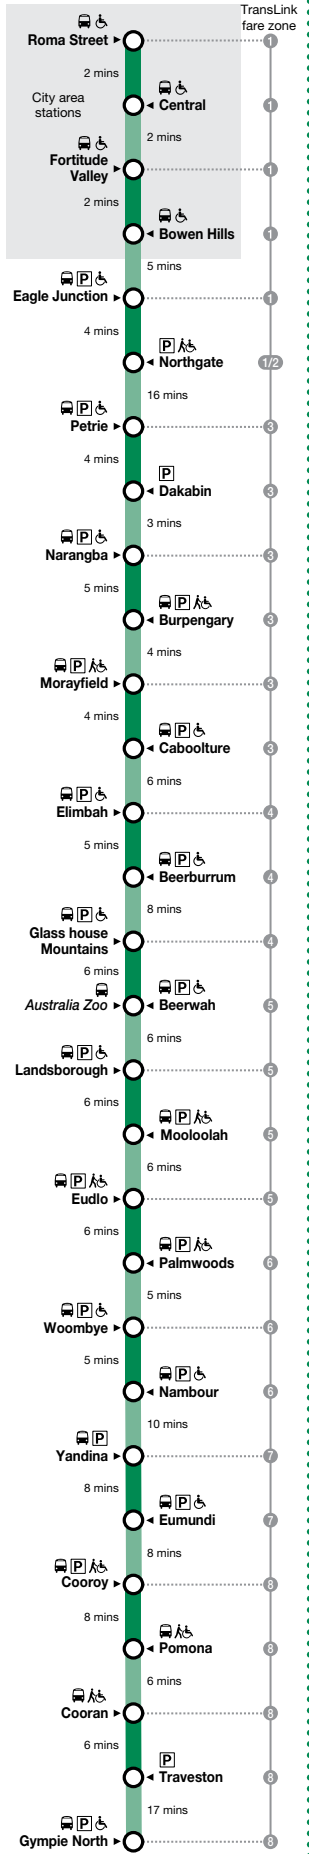

South East Queensland train network map

City to Gympie North line information

North