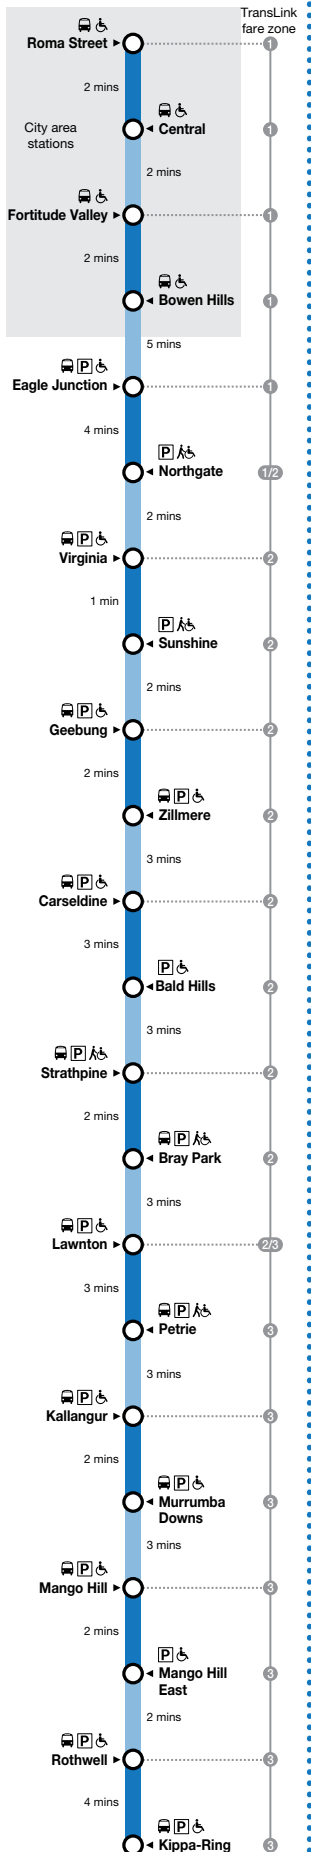

South East Queensland train network map

City to Redcliffe Peninsula line information

Note: Travel times may vary for inbound services.

North