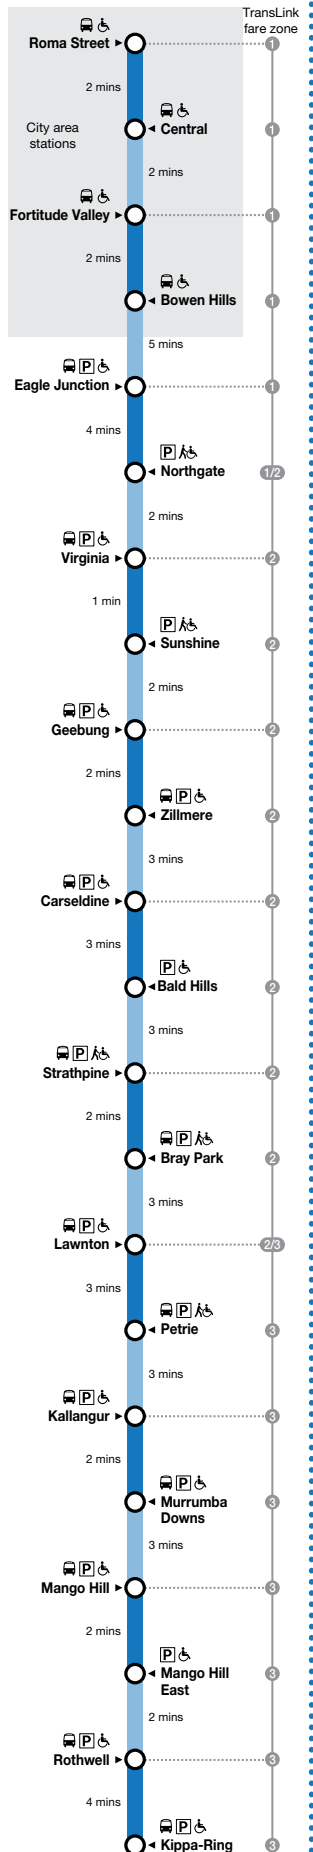

South East Queensland train network map

City to Redcliffe Peninsula line information

Note: Travel times may vary for inbound services.

Network map key

- Ferry Grove and Beenleigh lines
- Shorncliffe and Cleveland lines
- Airport and Gold Coast lines
- Caboolture/Sunshine Coast and Ipswich/Rosewood lines
- Redcliffe Peninsula and Springfield lines
- Doomben line
- Special event service only
- Route 649: Nambour-Caboolture railbus

- Transfer to other train services
- TransLink fare zones
- Transfer to busway services
- Special fares apply
- Independent access
- Assisted access

This map only shows connecting railbus services at train stations. These railbus services replace train services. Many more bus services are scheduled to connect with train services at most train stations.

Express services do not stop at all stations depicted on this map. Please refer to separate line timetables for details.

Most train stations have free park 'n' ride facilities.

For details visit translink.com.au or call 13 12 30 anytime.

* Services to and from the airport stations are operated by Airtrain Citylink Limited ABN 98 066 543 315 pursuant to a contract for services with Queensland Rail.

† Services to and from Gympie North do not stop at Eagle Junction.

Schematic map – not to scale.

Line information key

- This station has a connecting bus service
- Parking available
- Independent access
- Assisted access