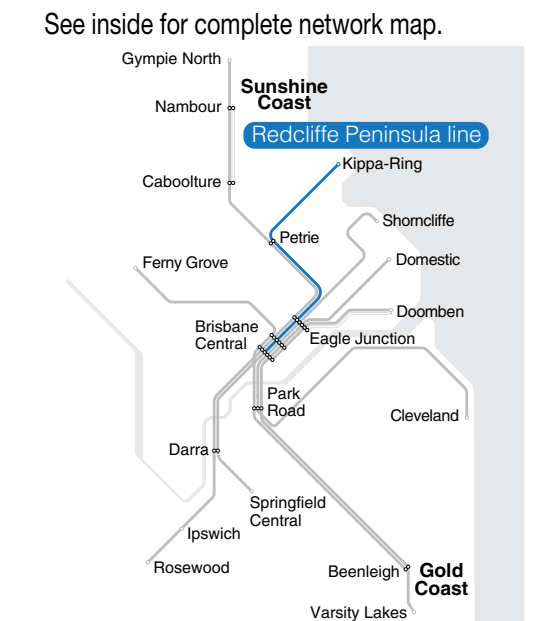

mini network map

See inside for complete network map.

Track your train in real-time with our MyTransLink app.

Also available for bus, ferry and tram.

City to Kippa-Ring

outbound

Monday to Friday

Comes from Station	am	am	SFC am	SFC am	SFC am	SFC am	SFC am	SFC am	SFC am	RSW am	SFC am	SFC am	SFC am	SFC am	SFC am	SFC am	SFC pm	SFC pm	SFC pm	SFC pm	SFC pm	SFC pm
Roma Street	4:48	5:18	5:48	6:18	6:48	7:18	7:48	8:18	8:48	9:18	9:48	10:18	10:48	11:18	11:48	12:18	12:48	1:18	1:48	2:18	2:39	2:47
Central arrive	4:50	5:20	5:50	6:20	6:50	7:20	7:50	8:20	8:50	9:20	9:50	10:20	10:50	11:20	11:50	12:20	12:50	1:20	1:50	2:20	2:41	2:49
Central depart	4:52	5:22	5:52	6:22	6:52	7:22	7:52	8:22	8:52	9:22	9:52	10:22	10:52	11:22	11:52	12:22	12:52	1:22	1:52	2:22	2:43	2:51
Fortitude Valley	4:54	5:24	5:54	6:24	6:54	7:24	7:54	8:24	8:54	9:24	9:54	10:24	10:54	11:24	11:54	12:24	12:54	1:24	1:54	2:24	2:45	2:53
Bowen Hills	4:56	5:26	5:56	6:26	6:56	7:26	7:56	8:26	8:56	9:26	9:56	10:26	10:56	11:26	11:56	12:26	12:56	1:26	1:56	2:26	2:47	2:55
Runs express from Bowen Hills to Eagle Junction. Refer to Shorncliffe, Airport & Doomben timetables servicing the stations in-between.																						
Eagle Junction	5:01	5:31	6:01	6:31	7:01	7:31	8:01	8:31	9:01	9:31	10:01	10:31	11:01	11:31	12:01	12:31	1:01	1:31	2:01	2:31	2:52	3:00
Runs express from Eagle Junction to Northgate. Refer to Shorncliffe timetable servicing the stations in-between.																						
Northgate	5:05	5:35	6:05	6:35	7:05	7:35	8:05	8:35	9:05	9:35	10:05	10:35	11:05	11:35	12:05	12:35	1:05	1:35	2:05	2:35	2:56	3:04
Virginia	5:07	5:37	6:07	6:37	7:07	7:37	8:07	8:37	9:07	9:37	10:07	10:37	11:07	11:37	12:07	12:37	1:07	1:37	2:07	2:37	2:58	3:06
Sunshine	5:08	5:38	6:08	6:38	7:08	7:38	8:08	8:38	9:08	9:38	10:08	10:38	11:08	11:38	12:08	12:38	1:08	1:38	2:08	2:38	2:59	3:07
Geebung	5:10	5:40	6:10	6:40	7:10	7:40	8:10	8:40	9:10	9:40	10:10	10:40	11:10	11:40	12:10	12:40	1:10	1:40	2:10	2:40	3:01	3:09
Zillmere	5:12	5:42	6:12	6:42	7:12	7:42	8:12	8:42	9:12	9:42	10:12	10:42	11:12	11:42	12:12	12:42	1:12	1:42	2:12	2:42	3:03	3:11
Carseldine	5:15	5:45	6:15	6:45	7:15	7:45	8:15	8:45	9:15	9:45	10:15	10:45	11:15	11:45	12:15	12:45	1:15	1:45	2:15	2:45	3:06	3:14
Bald Hills	5:18	5:48	6:18	6:48	7:18	7:48	8:18	8:48	9:18	9:48	10:18	10:48	11:18	11:48	12:18	12:48	1:18	1:48	2:18	2:48	3:09	3:17
Strathpine	5:21	5:51	6:21	6:51	7:21	7:51	8:21	8:51	9:21	9:51	10:21	10:51	11:21	11:51	12:21	12:51	1:21	1:51	2:21	2:51	3:12	3:20
Bray Park	5:23	5:53	6:23	6:53	7:23	7:53	8:23	8:53	9:23	9:53	10:23	10:53	11:23	11:53	12:23	12:53	1:23	1:53	2:23	2:53	3:14	3:22
Lawnton	5:26	5:56	6:26	6:56	7:26	7:56	8:26	8:56	9:26	9:56	10:26	10:56	11:26	11:56	12:26	12:56	1:26	1:56	2:26	2:56	3:17	3:25
Petrie	5:29	5:59	6:29	6:59	7:29	7:59	8:29	8:59	9:29	9:59	10:29	10:59	11:29	11:59	12:29	12:59	1:29	1:59	2:29	2:59	3:20	3:28
For stations Dakabin to Caboolture refer to Caboolture timetable.																						
Kallangur	5:32	6:02	6:32	7:02	7:32	8:02	8:32	9:02	9:32	10:02	10:32	11:02	11:32	12:02	12:32	1:02	1:32	2:02	2:32	3:02	3:23	3:31
Murrumba Downs	5:34	6:04	6:34	7:04	7:34	8:04	8:34	9:04	9:34	10:04	10:34	11:04	11:34	12:04	12:34	1:04	1:34	2:04	2:34	3:04	3:25	3:33
Mango Hill	5:37	6:07	6:37	7:07	7:37	8:07	8:37	9:07	9:37	10:07	10:37	11:07	11:37	12:07	12:37	1:07	1:37	2:07	2:37	3:07	3:28	3:36
Mango Hill East	5:39	6:09	6:39	7:09	7:39	8:09	8:39	9:09	9:39	10:09	10:39	11:09	11:39	12:09	12:39	1:09	1:39	2:09	2:39	3:09	3:30	3:38
Rothwell	5:42	6:12	6:42	7:12	7:42	8:12	8:42	9:12	9:42	10:12	10:42	11:12	11:42	12:12	12:42	1:12	1:42	2:12	2:42	3:12	3:33	3:41
Kippa-Ring	5:46	6:16	6:46	7:16	7:46	8:16	8:46	9:16	9:46	10:16	10:46	11:16	11:46	12:16	12:46	1:16	1:46	2:16	2:46	3:16	3:37	3:45