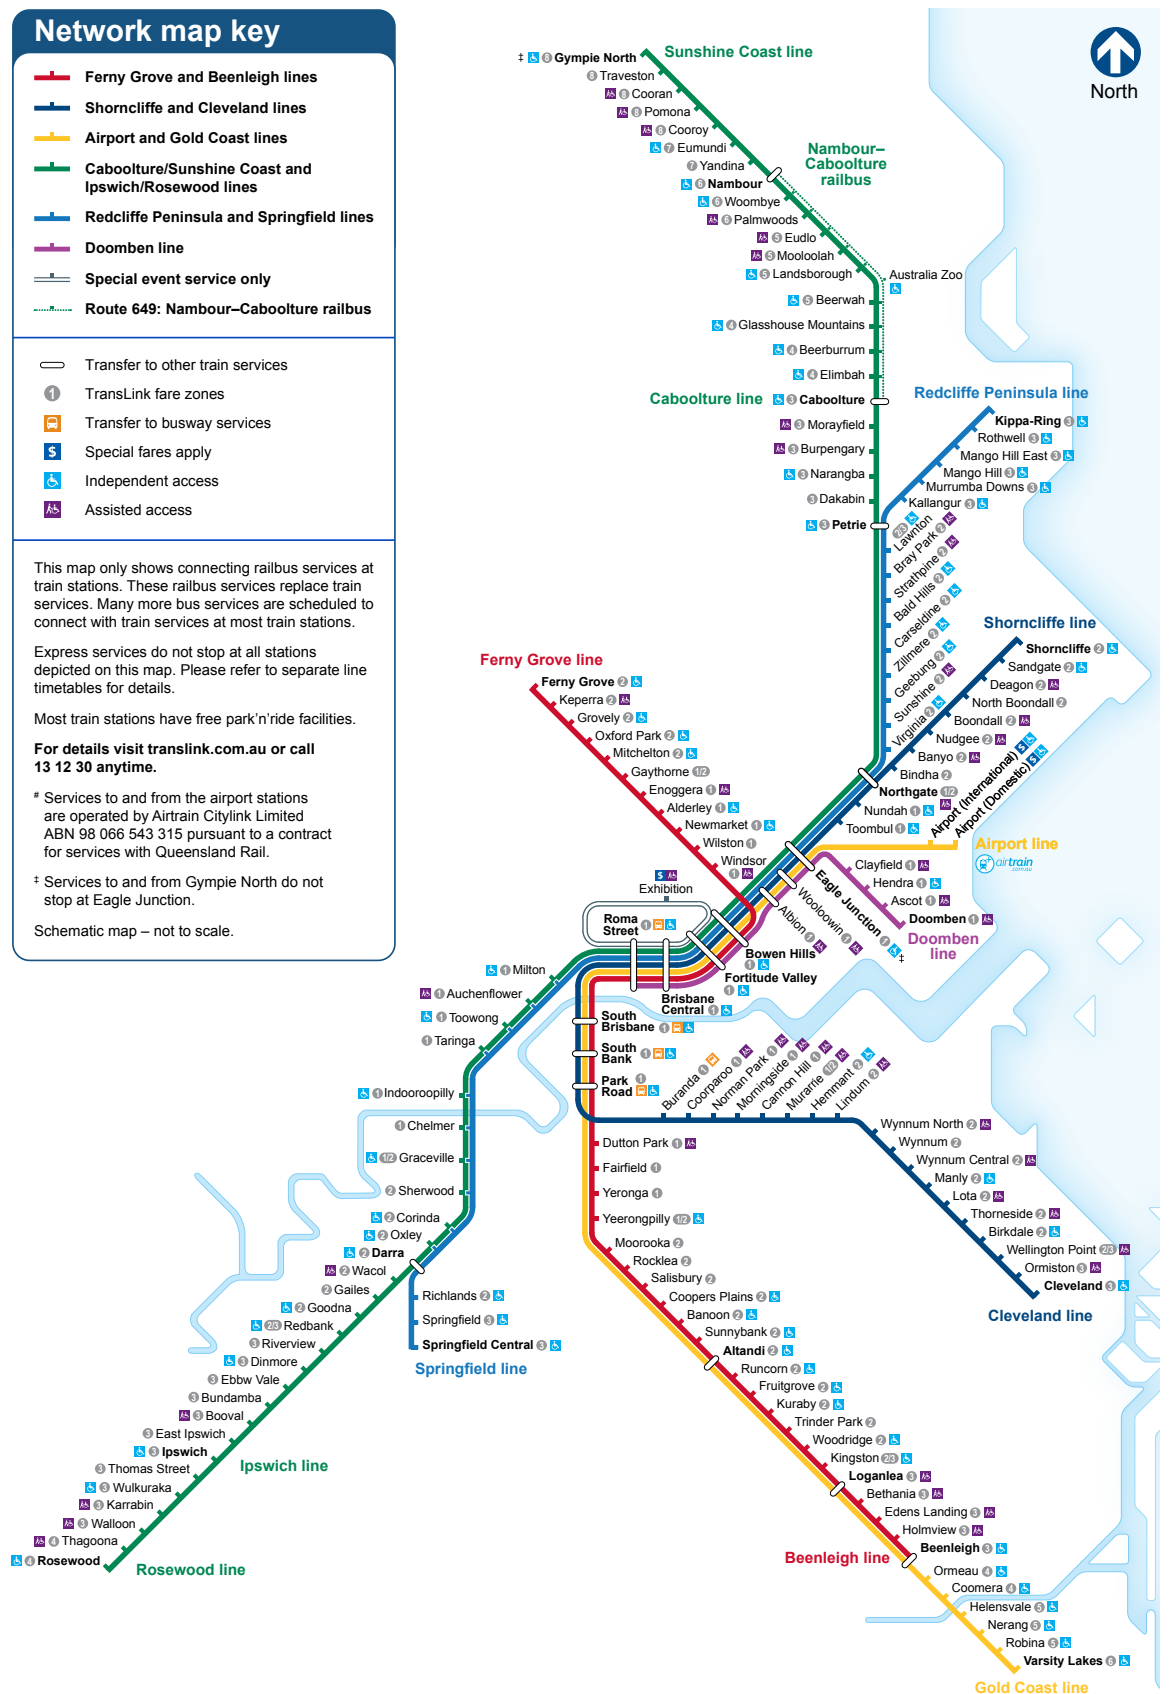

- Transfer to other train services
- TransLink fare zones
- Transfer to busway services
- Special fares apply
- Independent access
- Assisted access

This map only shows connecting railbus services at train stations. These railbus services replace train services. Many more bus services are scheduled to connect with train services at most train stations.

Schematic map – not to scale.

Line information key

- This station has a connecting bus service
- Parking available
- Independent access
- Assisted access

Kippa-Ring to City

inbound

Monday to Friday

Station	am	am	am	am	am	am	am	am	am	am	am	am	am	am	am	am	am	am	am	am	am
Kippa-Ring	3:46	4:16	4:46	5:16	5:34	5:46	5:58	6:10	6:22	6:34	6:46	6:52	6:58	7:04	7:10	7:16	7:22	7:28	7:40	7:58	8:16
Rothwell	3:50	4:20	4:50	5:20	5:38	5:50	6:02	6:14	6:26	6:38	6:50	6:56	7:02	7:08	7:14	7:20	7:26	7:32	7:44	8:02	8:20
Mango Hill East	3:52	4:22	4:52	5:22	5:40	5:52	6:04	6:16	6:28	6:40	6:52	6:58	7:04	7:10	7:16	7:22	7:28	7:34	7:46	8:04	8:22
Mango Hill	3:55	4:25	4:55	5:25	5:43	5:55	6:07	6:19	6:31	6:43	6:55	7:01	7:07	7:13	7:19	7:25	7:31	7:37	7:49	8:07	8:25
Murrumba Downs	3:57	4:27	4:57	5:27	5:45	5:57	6:09	6:21	6:33	6:45	6:57	7:03	7:09	7:15	7:21	7:27	7:33	7:39	7:51	8:09	8:27
Kallangur	3:59	4:29	4:59	5:29	5:47	5:59	6:11	6:23	6:35	6:47	6:59	7:05	7:11	7:17	7:23	7:29	7:35	7:41	7:53	8:11	8:29
Petrie	4:02	4:32	5:02	5:32	5:50	6:02	6:14	6:26	6:38	6:50	7:02	7:08	7:14	7:20	7:26	7:32	7:38	7:44	7:56	8:14	8:32